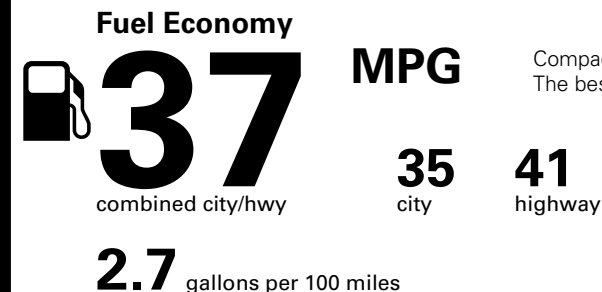

Convenience Features

- Rearview camera
- 4 speakers
- Bluetooth® wireless technology
- Front USB port
- Cruise control
- ECO Indicator
- Steering wheel audio and phone controls
- Automatic climate control
- Micron air filtration
- Rear heater floor ducts
- Remote keyless entry
- Power windows
- 12V power outlet
- Floor console with cupholders
- Front door bottle holder
- Glove box

Safety & Security

- Hill Start Assist (HSA)
- Anti-lock Braking System (ABS) with Electronic Brakeforce Distribution (EBD) and brake assist
- Active Stability Control (ASC)
- Tire Pressure Monitoring System (TPMS)
- Advanced dual-stage front airbags
- Side curtain airbags

Safety & Security (cont'd)

- Front seat-mounted side airbags
- Driver knee airbag
- Head restraints at front and rear outboard seating positions
- Adjustable front-seat shoulder belt anchors
- LATCH (Lower Anchors and Tethers for Children)
- Child safety rear door locks
- Anti-theft engine immobilizer
- RISE body construction

Additional Equipment

Full Tank of Gas	INCLUDED
Accy Fog lights	$295.00
Accy Carpeted floor mats and portfolio	$145.00

MSRP*	$16,295.00
Total Additional Equipment:	$440.00
Subtotal:	$16,735.00
Destination/Handling:	$995.00
Total MSRP*:	$17,730.00

*MSRP (Manufacturer's Suggested Retail Price)

Visit us at www.mitsubishicars.com

EPA DOT Fuel Economy and Environment

Gasoline Vehicle

Compact Cars range from 14 to 113 MPG. The best vehicle rates 136 MPGe.

You save $2,000
in fuel costs over 5 years compared to the average new vehicle.

Annual fuel COST
$1,100